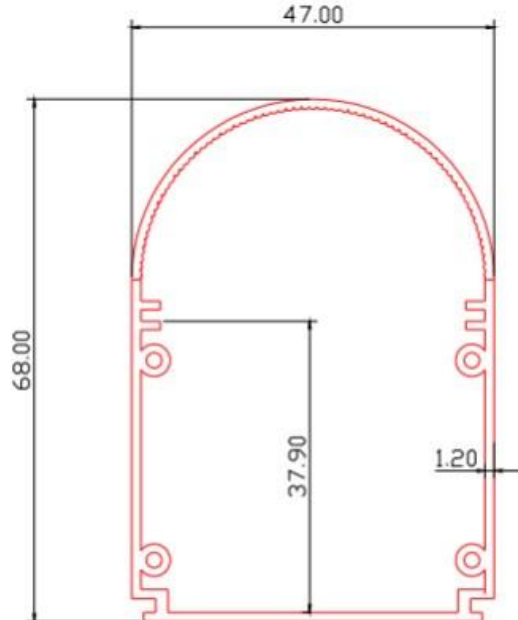

Product specs:

Body : Polycarbonate extrusion

Diffusion : Polycarbonate opal diffusion

IP certificate: IP65

Usage system : Surface mounted

Working heats: -20 °C , +60 °C

Teknik Çizim :

Ek Aksesuarlar :

PG7 adapte

Polypropylene
vented side
hatch

Polypropylene Side
hatch

ABS Connection
Clips

PVC Seal

2.80x10 screw

Alumium Led
profile (72 WATT)

Polycarbonate Led
profile (36 WATT)